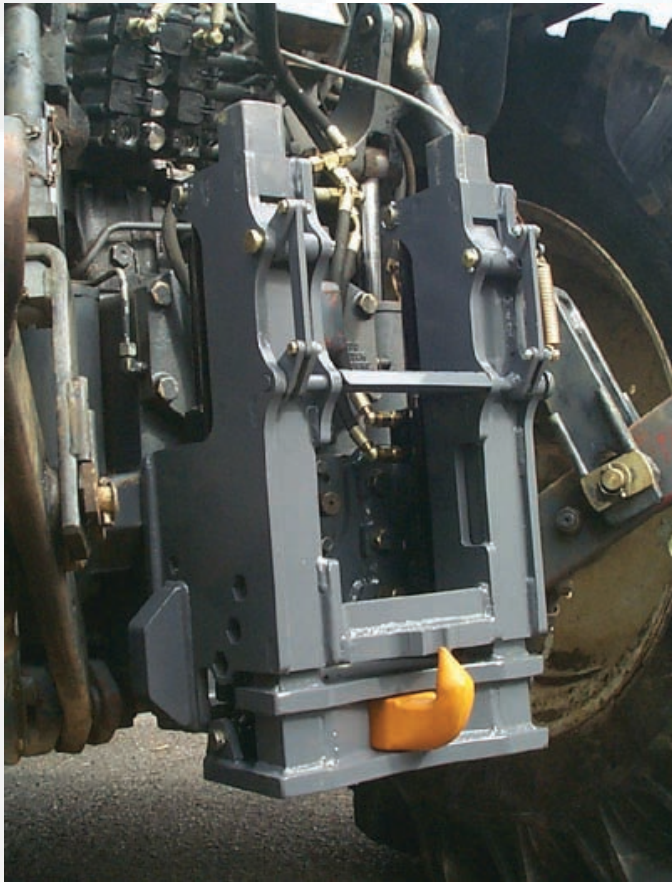

## Case 7220 & Case 7240 Tractor Pick Up Hitch

**HIGH QUALITY.  
RELIABLE AND STRONG.**

Hand Engineering has been manufacturing pick up hitches since 1995.

The 'Hand' pick up hitch is notable for it's strength and reliability.

We manufacture a vertical hydraulic drop down type pick up hitch for the Case 7220 & 7240 tractor models.

### **SPECIFICATIONS**

Supplied as a complete assembly ready to put on the tractor including: hydraulic cylinders and pipes, and cable release.